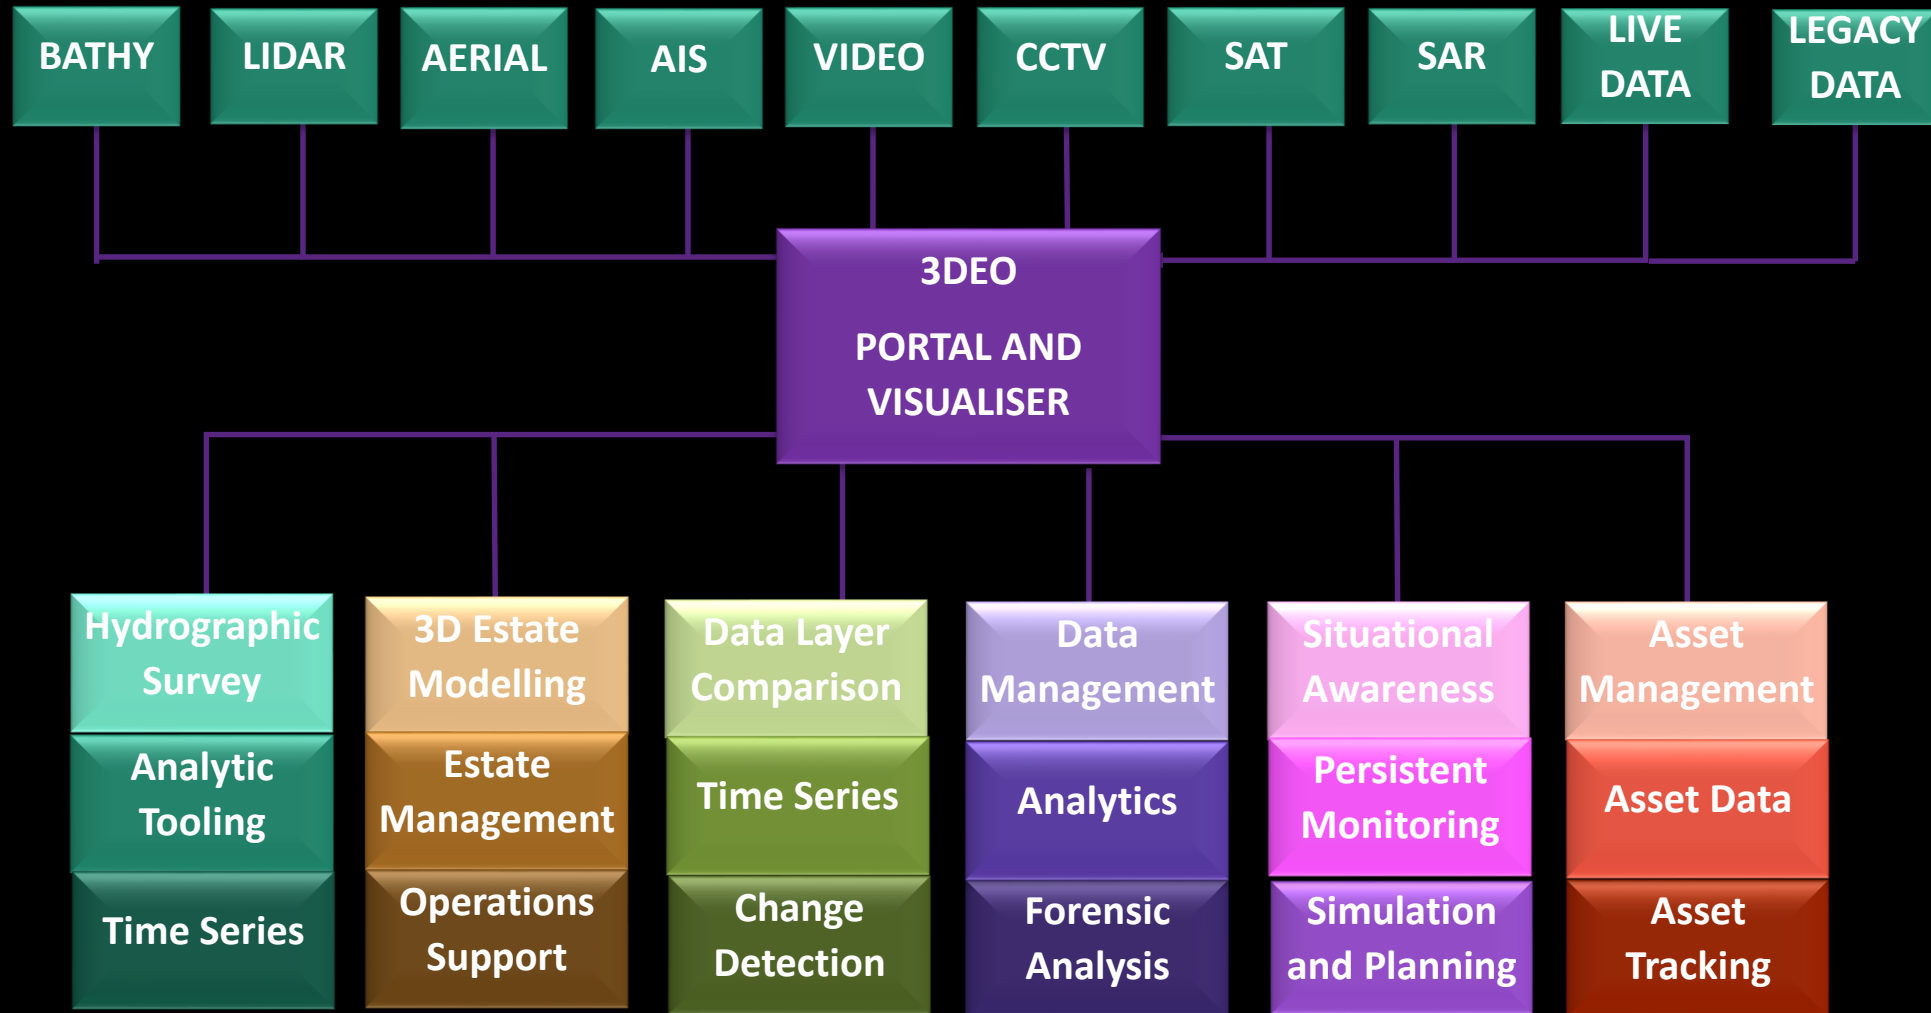

“Three clicks and the answer”

EO

Observing and making sense of assets, events and data.

Sensor Agnostic

combining...

Earth
Observation

Data
Analytics

Interactive
Visualisation

to deliver...

Deep

Dynamic

Layered

Timely

Interactive

Strategic Insight

Diverse and combined, geo located, data

For monitoring, analysis and strategic decision making

Clarity and insight from a new dimension

[Demonstration Video](#)

www.3deo.com

Contact

Andy MacPherson

CEO

+44 7944620487